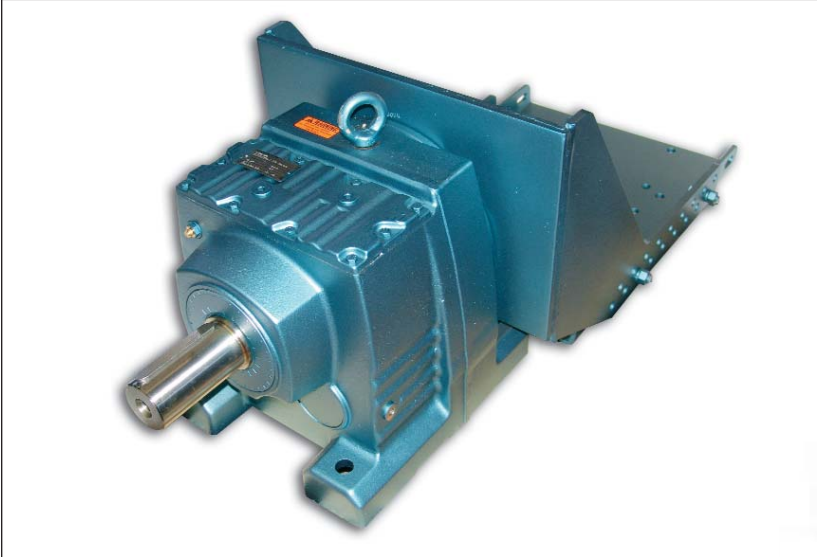

NEED TO UPGRADE YOUR EQUIPMENT?

We can also design and furnish upgrades for your existing equipment. We have the plans and specifications for every piece of Crown equipment built.

Call our toll free parts line at 1-888-703-7500, the Renewal Parts Division is dedicated to serving your needs with quick response and on time deliveries.